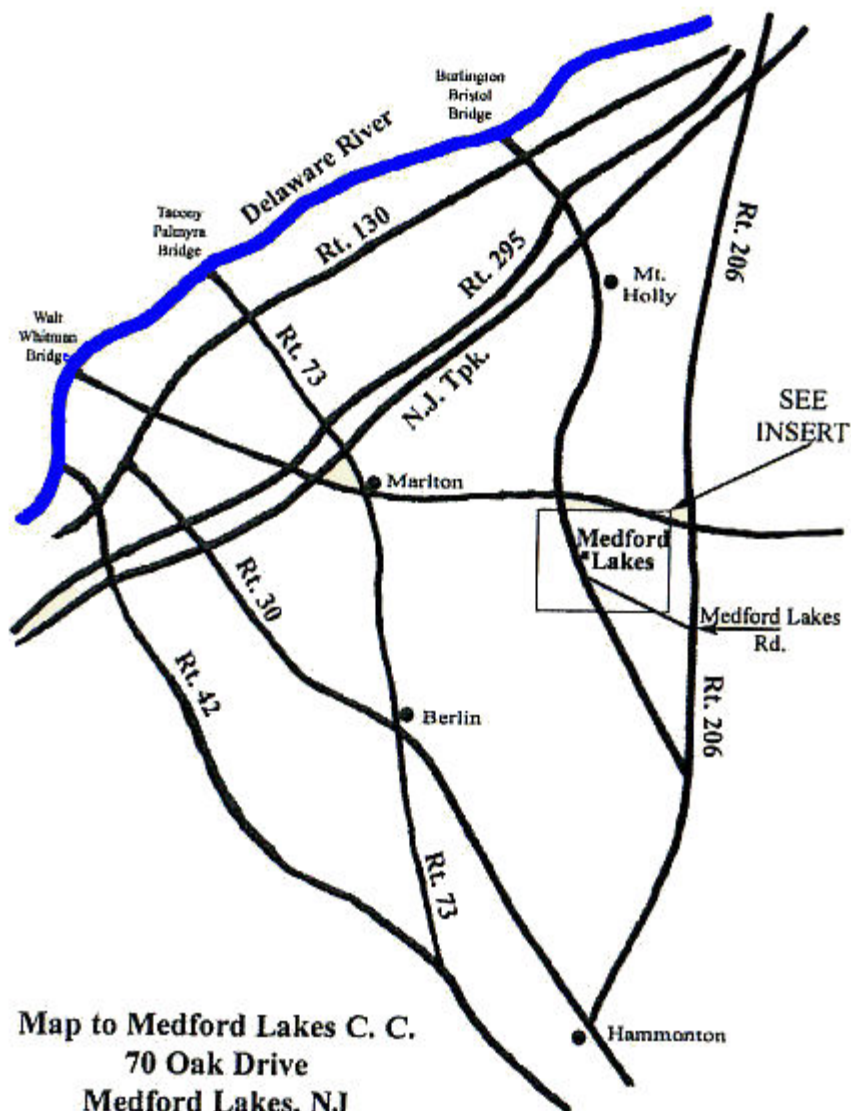

Medford Lakes Country Club
70 Oak Drive
Medford Lakes, NJ. 08055-2008

Map to Medford Lakes C. C.
70 Oak Drive
Medford Lakes, NJ
(609) 654-5108 Ext. 5

From 541 north of Medford Lakes:

Rt. 541 becomes Stokes Rd. south of Route 70. Follow it through Medford, past the McDonalds,(at traffic light) and into Medford Lakes. Just past the second traffic light, (Mobil on left) turn left onto Tabernacle Road. Follow .3 Miles to Oak Drive. (look for a "Dangerous Intersection" sign on the right) Turn Right. Clubhouse and parking are on the left.

From 541 south of Medford Lakes:

As you come into Medford Lakes, watch for the Mobil station and the traffic light. Turn right just before the traffic light onto Tabernacle Road. Follow .3 miles to Oak Drive. (look for a "Dangerous Intersection" sign on the right) Turn Right. Clubhouse and parking are on the left.

From Rt. 206:

Turn left onto Medford Lakes Road if coming from the south, or right onto Medford Lakes Road if coming from the north. Go 3 ½ miles. You will see the golf course on both your right and left. Turn left onto Oak Drive. Clubhouse and parking are on the left.