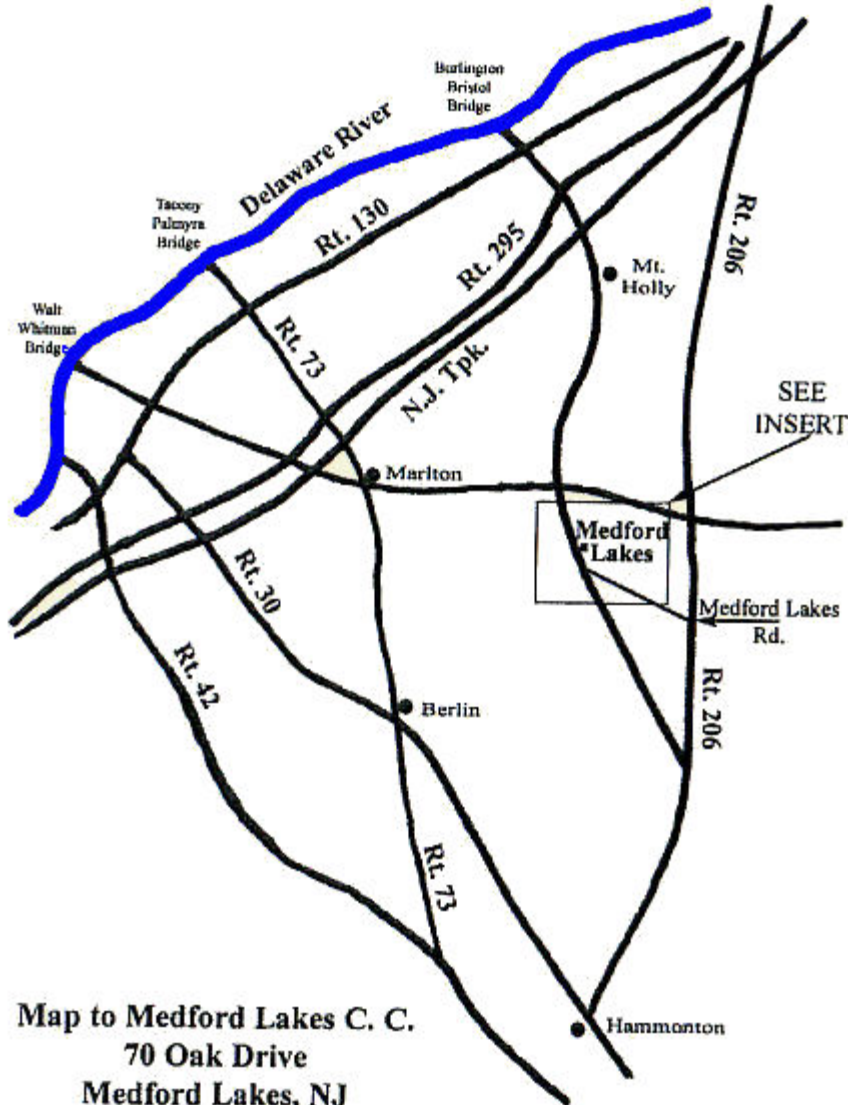

Medford Lakes Country Club
70 Oak Drive
Medford Lakes, NJ. 08055-2008

Map to Medford Lakes C. C.
70 Oak Drive
Medford Lakes, NJ
(609) 654-5108 Ext. 5

From 541 north of Medford Lakes:

Rt. 541 becomes Stokes Rd. south of Route 70. Follow it through Medford, past the McDonalds, (at traffic light) and into Medford Lakes. Just past the second traffic light, (Mobil on left) turn left onto Tabernacle Road. Follow .3 Miles to Oak Drive. (look for a "Dangerous Intersection" sign on the right) Turn Right. Clubhouse and parking are on the left.

From 541 south of Medford Lakes:

As you come into Medford Lakes, watch for the Mobil station and the traffic light. Turn right just before the traffic light onto Tabernacle Road. Follow .3 miles to Oak Drive. (look for a "Dangerous Intersection" sign on the right) Turn Right. Clubhouse and parking are on the left.

From Rt. 206:

Turn left onto Medford Lakes Road if coming from the south, or right onto Medford Lakes Road if coming from the north. Go 3 ½ miles. You will see the golf course on both your right and left. Turn left onto Oak Drive. Clubhouse and parking are on the left.